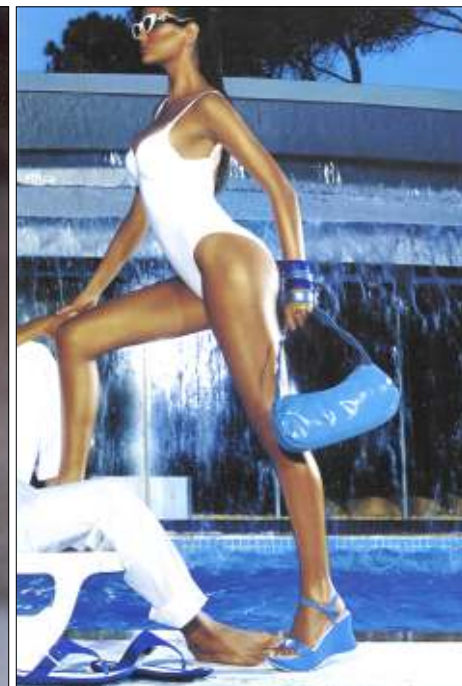

MRA
models agency

3, Sfintilor Street, # 1, 021063 Bucharest
Tel: +40 21 3079111 Fax: +40 21 307 9112
web: www.mramodels.ro
e-mail: office@mramodels.ro

ALINA FERINCEAC

Height 5'10". Dress Size 8. Bust 35. Waist 23 1/2. Hips 35 1/2. Shoes 7. Hair Medium Brown. Eyes Blue.
Hauteur 1,78m. Confection 38. Poitrine 89. Taille 60. Hanches 90. Pointure 38. Cheveux Châtains. Yeux Bleus.